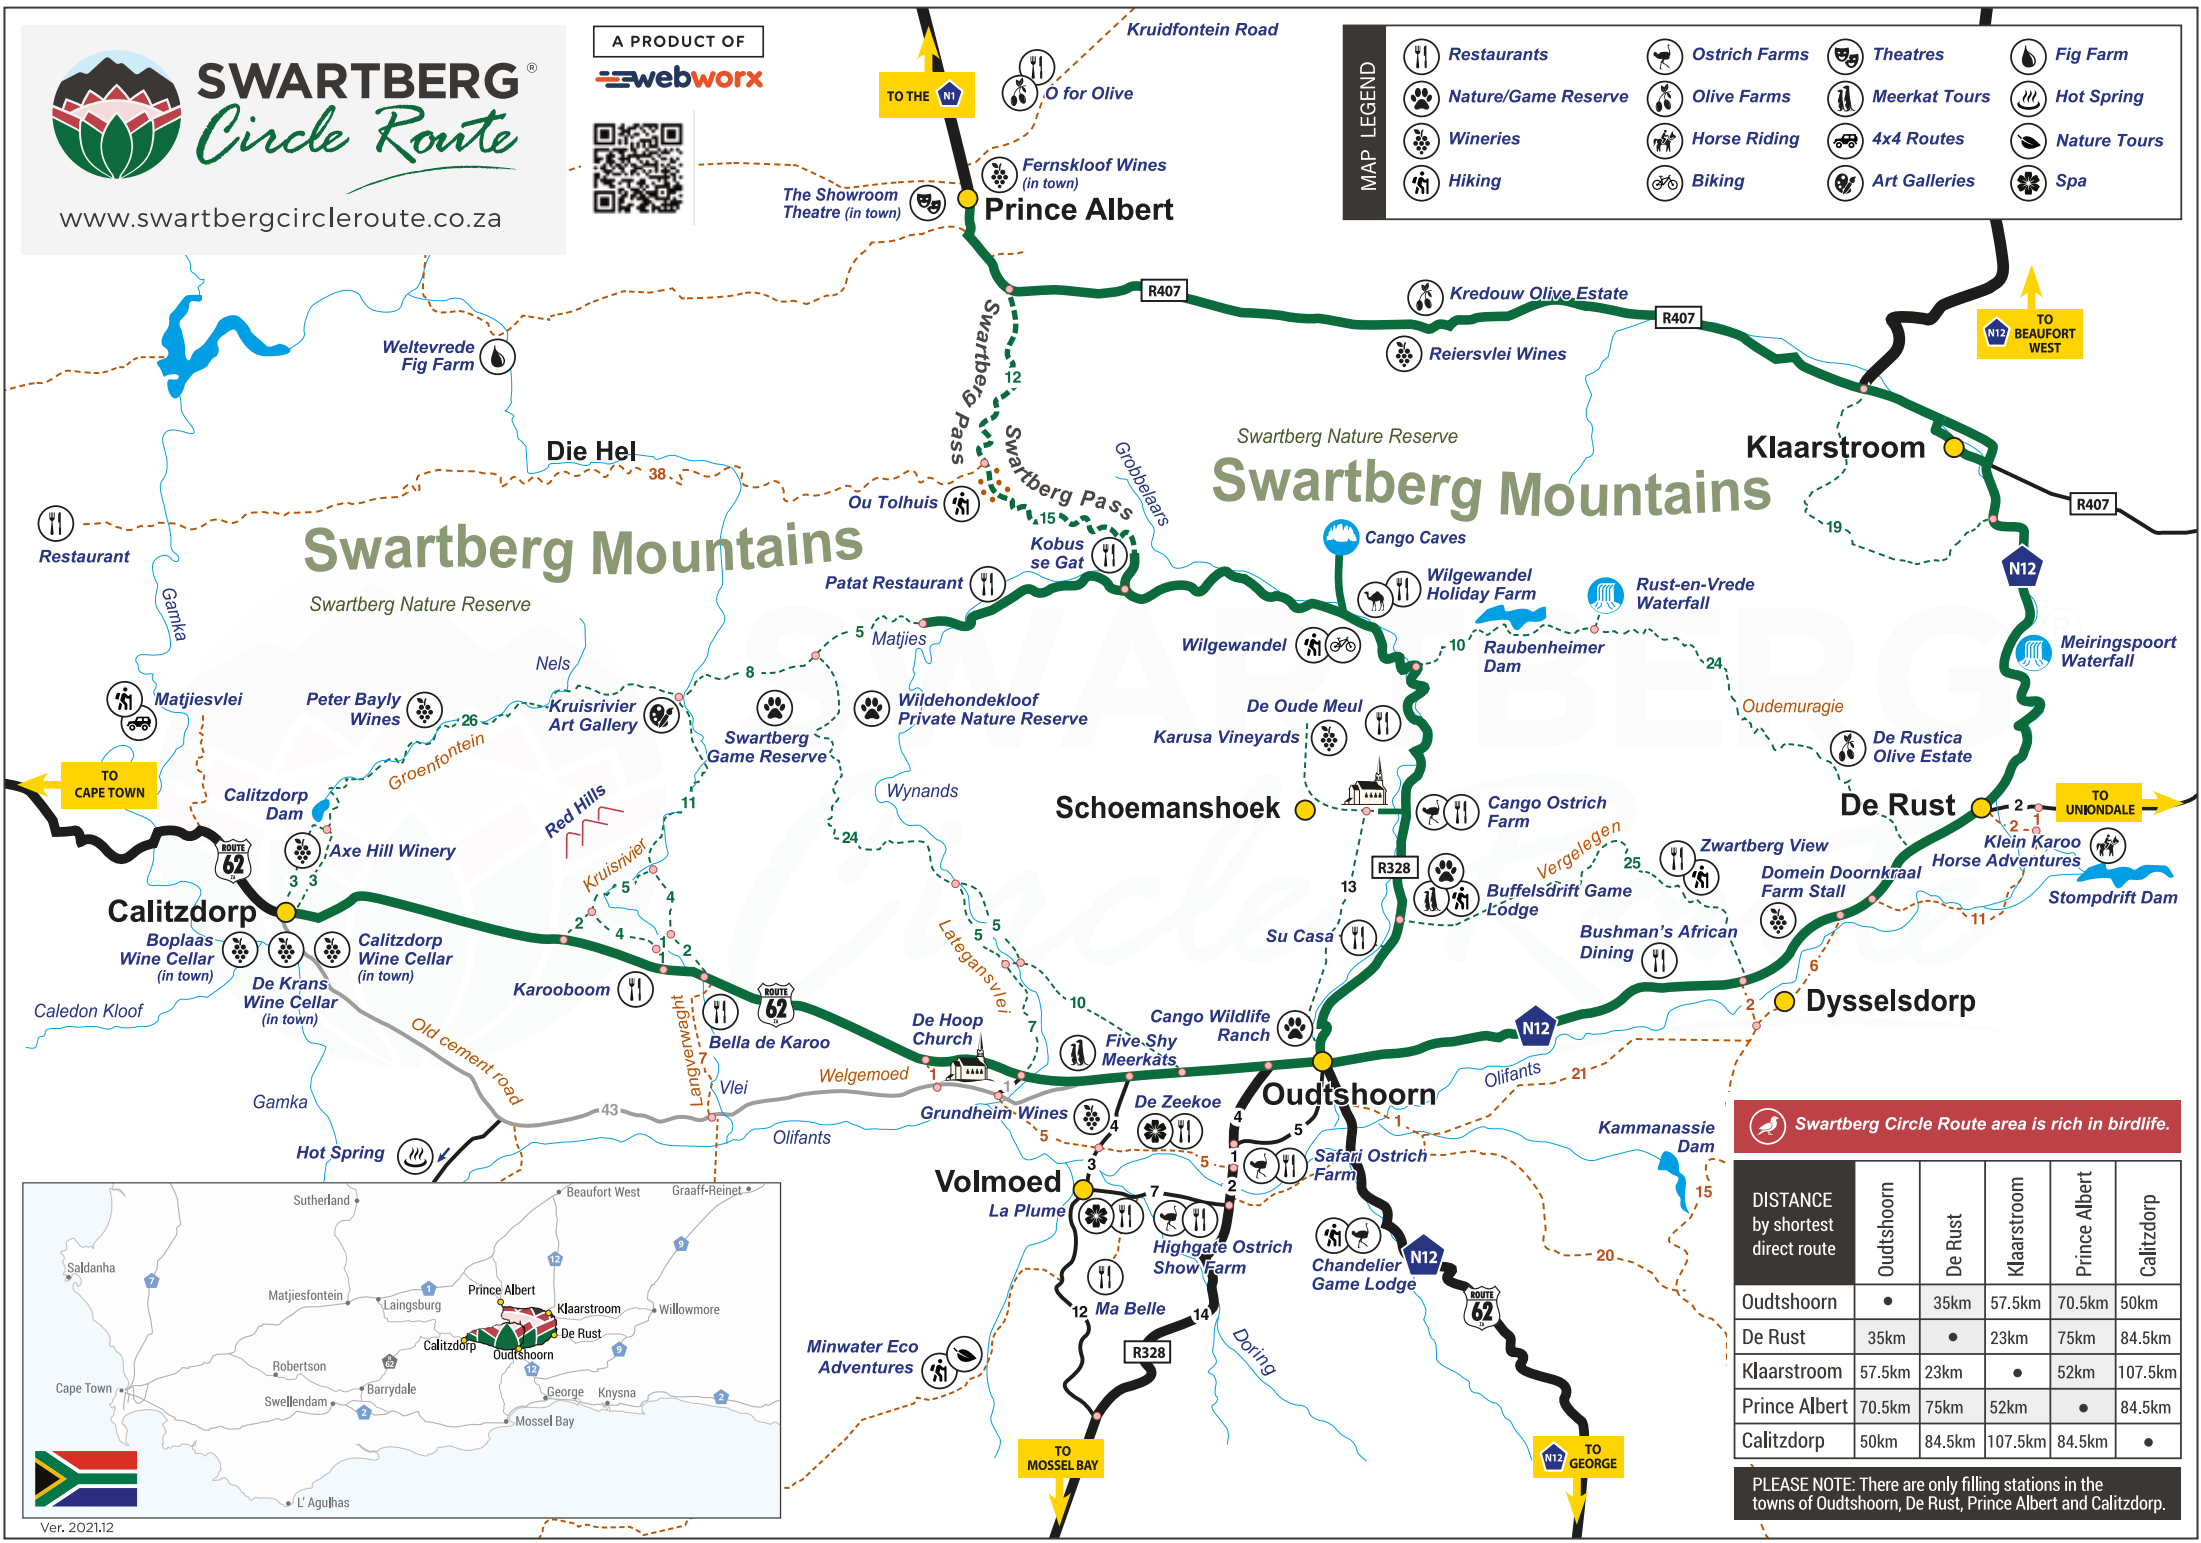

www.swartbergcircleroute.co.za

A PRODUCT OF
webworx

MAP LEGEND

- Restaurants
- Nature/Game Reserve
- Wineries
- Hiking
- Ostrich Farms
- Olive Farms
- Horse Riding
- Biking
- Theatres
- Meerkat Tours
- 4x4 Routes
- Art Galleries
- Fig Farm
- Hot Spring
- Nature Tours
- Spa

Swartberg Circle Route area is rich in birdlife.

DISTANCE by shortest direct route	Oudtshoorn	De Rust	Klaarstroom	Prince Albert	Calitzdorp
Oudtshoorn	•	35km	57.5km	70.5km	50km
De Rust	35km	•	23km	75km	84.5km
Klaarstroom	57.5km	23km	•	52km	107.5km
Prince Albert	70.5km	75km	52km	•	84.5km
Calitzdorp	50km	84.5km	107.5km	84.5km	•

PLEASE NOTE: There are only filling stations in the towns of Oudtshoorn, De Rust, Prince Albert and Calitzdorp.