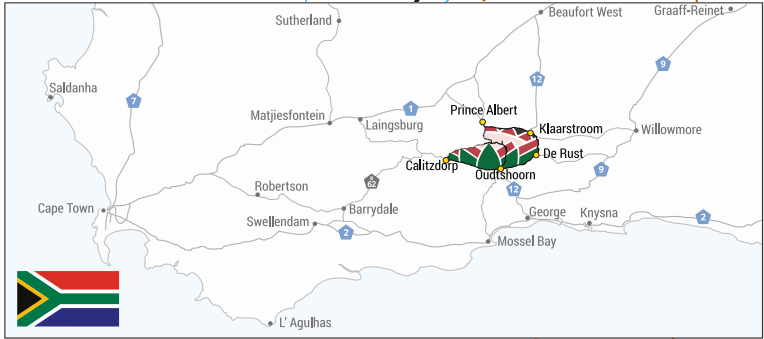

www.swartbergcircleroute.co.za

A PRODUCT OF
webworx

MAP LEGEND

- Restaurants
- Nature/Game Reserve
- Wineries
- Hiking
- Ostrich Farms
- Olive Farms
- Horse Riding
- Biking
- Theatres
- Meerkat Tours
- 4x4 Routes
- Art Galleries
- Fig Farm
- Hot Spring
- Nature Tours
- Spa

Swartberg Circle Route area is rich in birdlife.

DISTANCE by shortest direct route	Oudtshoorn	De Rust	Klaarstroom	Prince Albert	Calitzdorp
Oudtshoorn	•	35km	57.5km	70.5km	50km
De Rust	35km	•	23km	75km	84.5km
Klaarstroom	57.5km	23km	•	52km	107.5km
Prince Albert	70.5km	75km	52km	•	84.5km
Calitzdorp	50km	84.5km	107.5km	84.5km	•

PLEASE NOTE: There are only filling stations in the towns of Oudtshoorn, De Rust, Prince Albert and Calitzdorp.