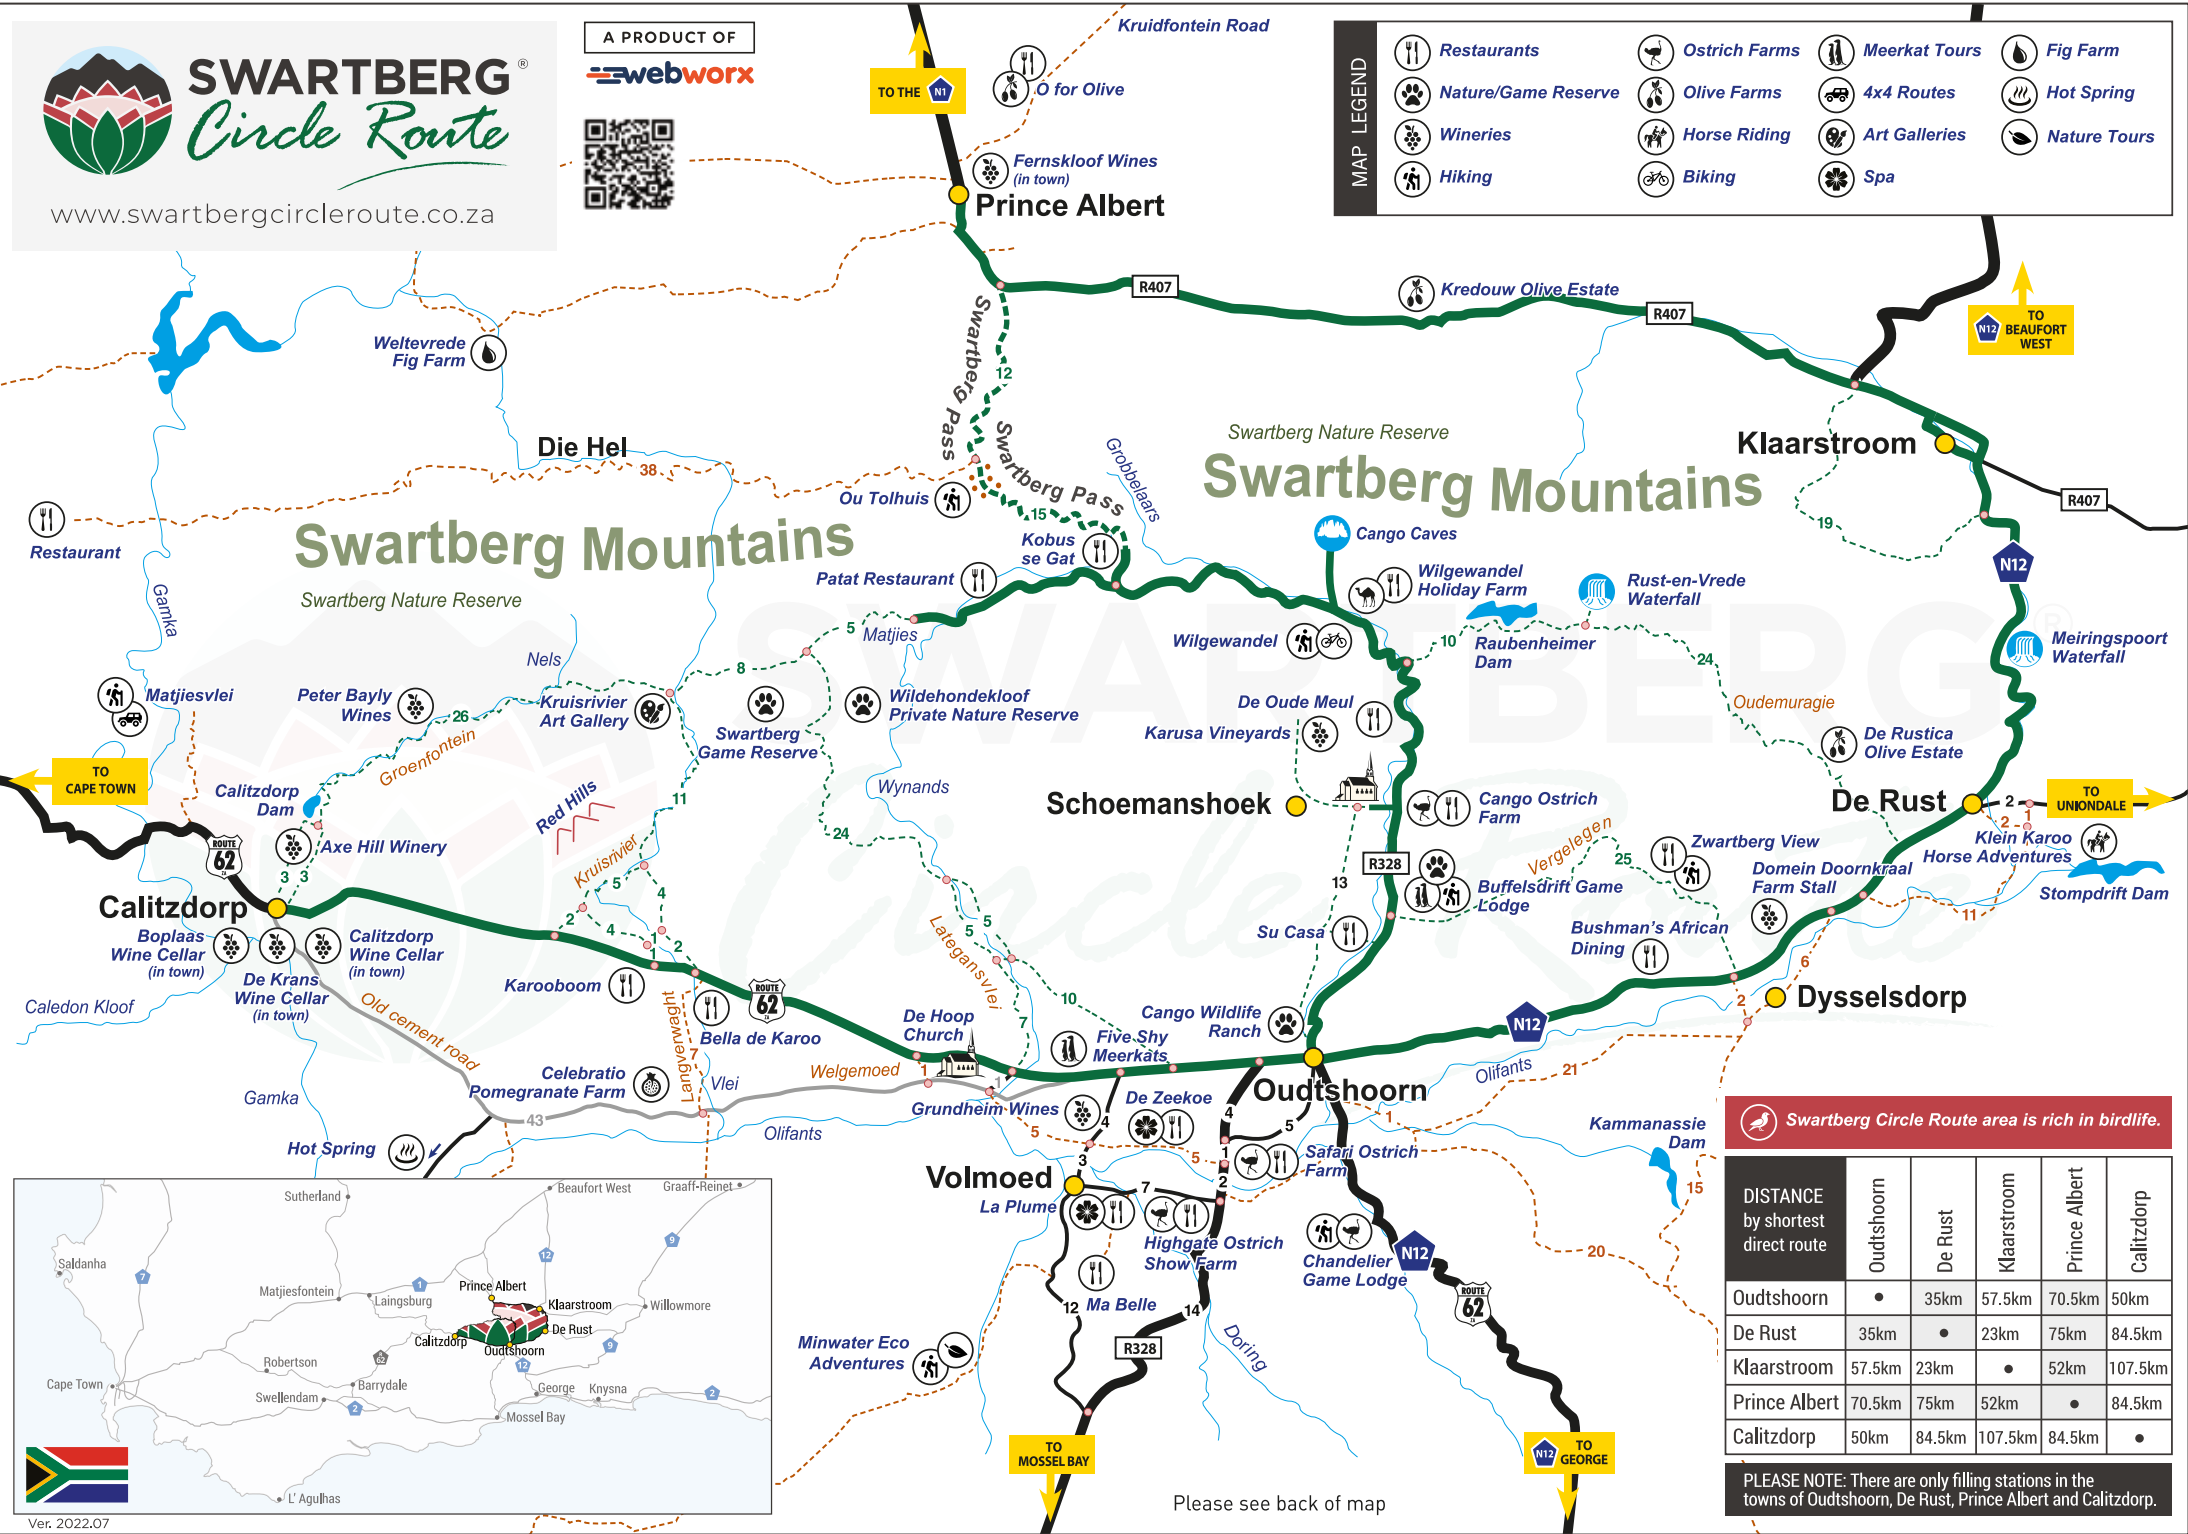

www.swartbergcircleroute.co.za

A PRODUCT OF
webworx

MAP LEGEND

- Restaurants
- Nature/Game Reserve
- Wineries
- Hiking
- Ostrich Farms
- Olive Farms
- Horse Riding
- Biking
- Meerkat Tours
- 4x4 Routes
- Art Galleries
- Spa
- Fig Farm
- Hot Spring
- Nature Tours

Swartberg Circle Route area is rich in birdlife.

DISTANCE by shortest direct route	Oudtshoorn	De Rust	Klaarstroom	Prince Albert	Calitzdorp
Oudtshoorn	•	35km	57.5km	70.5km	50km
De Rust	35km	•	23km	75km	84.5km
Klaarstroom	57.5km	23km	•	52km	107.5km
Prince Albert	70.5km	75km	52km	•	84.5km
Calitzdorp	50km	84.5km	107.5km	84.5km	•

PLEASE NOTE: There are only filling stations in the towns of Oudtshoorn, De Rust, Prince Albert and Calitzdorp.

Please see back of map