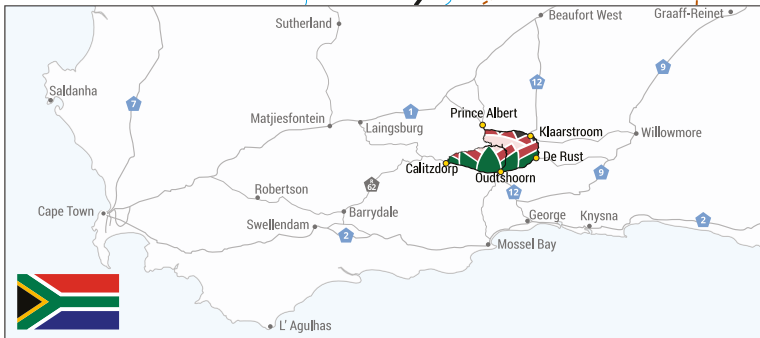

www.swartbergcircleroute.co.za

A PRODUCT OF
webworx

MAP LEGEND

- Restaurants
- Nature/Game Reserve
- Wineries
- Hiking
- Ostrich Farms
- Olive Farms
- Horse Riding
- Biking
- Meerkat Tours
- 4x4 Routes
- Art Galleries
- Spa
- Fig Farm
- Hot Spring
- Nature Tours

Swartberg Circle Route area is rich in birdlife.

DISTANCE by shortest direct route	Oudtshoorn	De Rust	Klaarstroom	Prince Albert	Calitzdorp
Oudtshoorn	•	35km	57.5km	70.5km	50km
De Rust	35km	•	23km	75km	84.5km
Klaarstroom	57.5km	23km	•	52km	107.5km
Prince Albert	70.5km	75km	52km	•	84.5km
Calitzdorp	50km	84.5km	107.5km	84.5km	•

PLEASE NOTE: There are only filling stations in the towns of Oudtshoorn, De Rust, Prince Albert and Calitzdorp.

Please see back of map