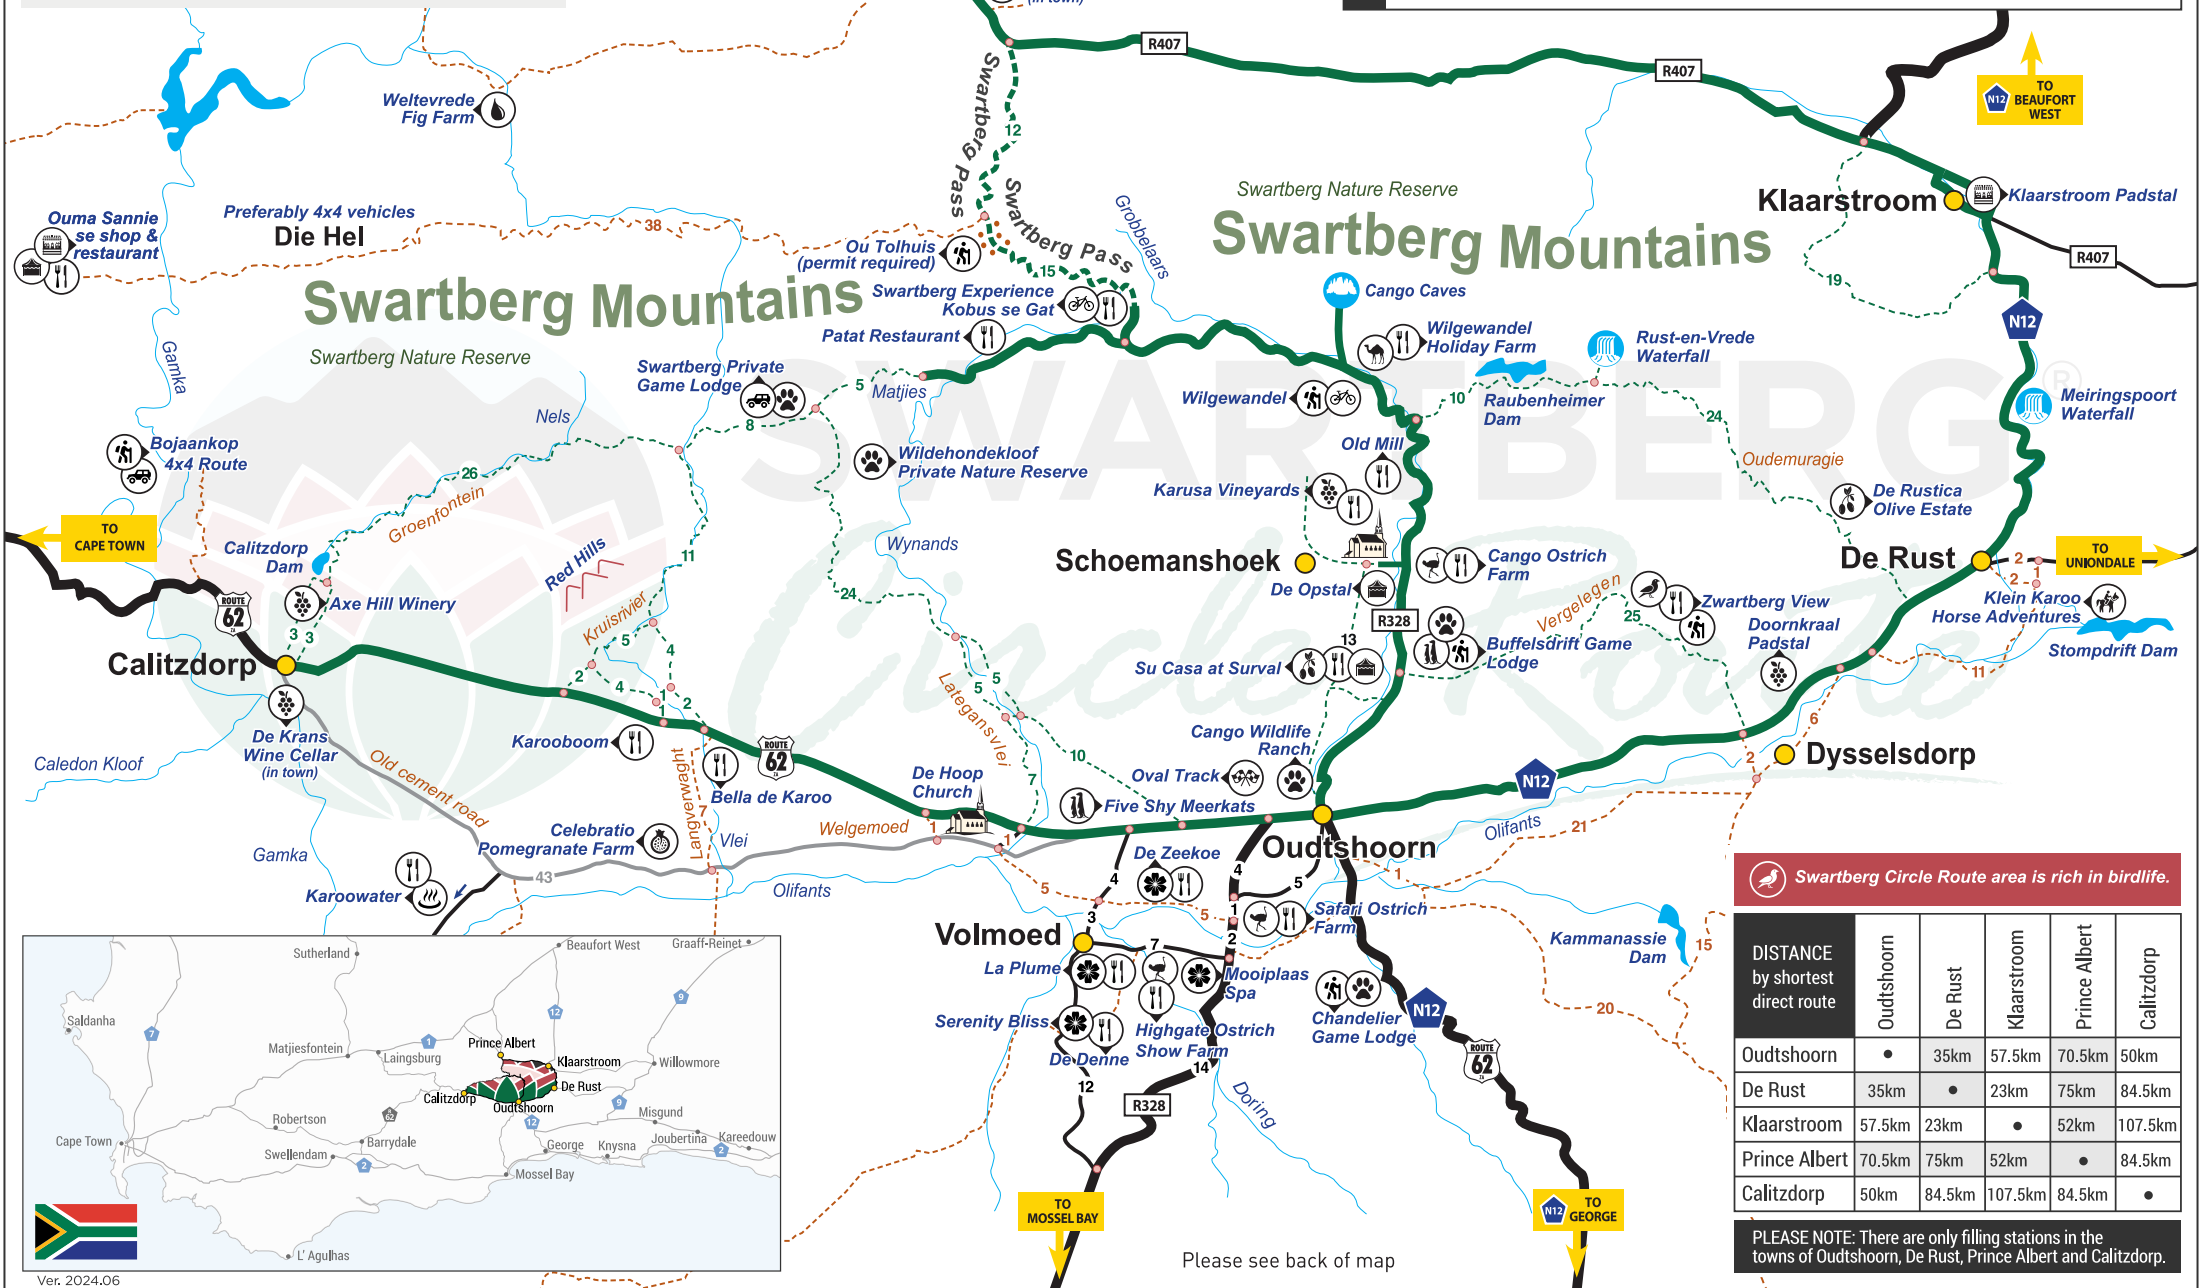

www.swartbergcircleroute.co.za

A PRODUCT OF

ProWeb
CONSULTING

MAP LEGEND			
	Restaurants		Ostrich Farms
	Nature/Game Reserve		Olive Farms
	Wineries		Horse Riding
	Bird Watching		Biking
	Venue		Racing Track
	Meerkat Tours		4x4 Routes
	Hot Spring		Spa
	Nature Tours		Farm Stall
	Hiking		

Swartberg Circle Route area is rich in birdlife.

DISTANCE by shortest direct route	Oudtshoorn	De Rust	Klaarstroom	Prince Albert	Calitzdorp
Oudtshoorn	•	35km	57.5km	70.5km	50km
De Rust	35km	•	23km	75km	84.5km
Klaarstroom	57.5km	23km	•	52km	107.5km
Prince Albert	70.5km	75km	52km	•	84.5km
Calitzdorp	50km	84.5km	107.5km	84.5km	•

PLEASE NOTE: There are only filling stations in the towns of Oudtshoorn, De Rust, Prince Albert and Calitzdorp.

Please see back of map