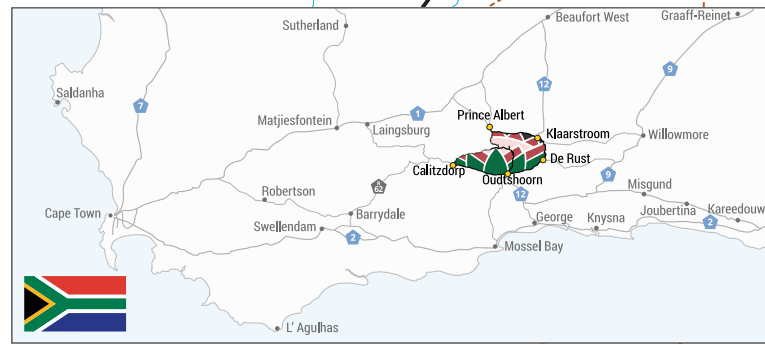

www.swartbergcircleroute.co.za

A PRODUCT OF

ProWeb
CONSULTING

MAP LEGEND			
	Restaurants		Ostrich Farms
	Nature/Game Reserve		Olive Farms
	Wineries		Horse Riding
	Bird Watching		Biking
	Venue		Racing Track
	Meerkat Tours		4x4 Routes
	Hot Spring		Spa
	Nature Tours		Farm Stall
	Hiking		

Swartberg Circle Route area is rich in birdlife.

DISTANCE by shortest direct route	Oudtshoorn	De Rust	Klaarstroom	Prince Albert	Calitzdorp
Oudtshoorn	•	35km	57.5km	70.5km	50km
De Rust	35km	•	23km	75km	84.5km
Klaarstroom	57.5km	23km	•	52km	107.5km
Prince Albert	70.5km	75km	52km	•	84.5km
Calitzdorp	50km	84.5km	107.5km	84.5km	•

PLEASE NOTE: There are only filling stations in the towns of Oudtshoorn, De Rust, Prince Albert and Calitzdorp.

Please see back of map